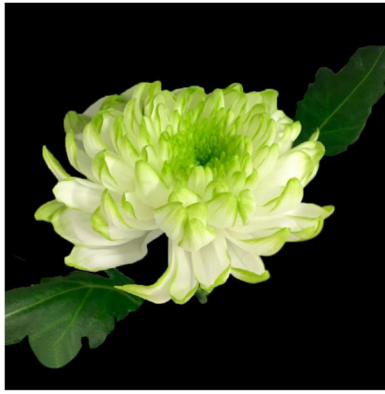

# HERBARIUM

---

Surprising day/night effects !

Alstroemeria

Anastasia

Bonny

Calla

Delphinium

Eucharis

Lily

Nautans

Eyelet

Buttercup

Rose

Tulip

Zembla