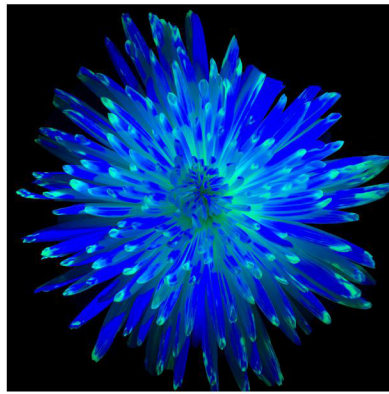

# HERBARIUM

---

Surprising day/night effects !

Alstroemeria

Anastasia

Bonny

Calla

Delphinium

Eucharis

Lily

Nautans

Eyelet

Buttercup

Rose

Tulip

Zembla