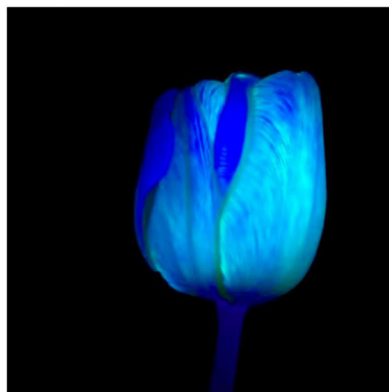

# HERBARIUM

---

Surprising day/night effects !

Alstroemeria

Anastasia

Bonny

Calla

Delphinium

Eucharis

Lily

Nautans

Eyelet

Buttercup

Rose

Tulip

Zembla