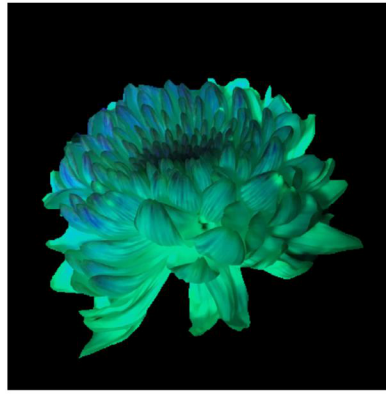

# HERBARIUM

---

Surprising day/night effects !

Alstroemeria

Anastasia

Bonny

Calla

Delphinium

Eucharis

Lily

Nautans

Eyelet

Buttercup

Rose

Tulip

Zembla