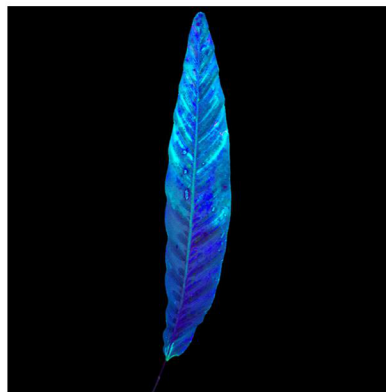

# HERBARIUM

---

Surprising day/night effects !

Alstroemeria

Anastasia

Bonny

Calla

Delphinium

Eucharis

Lily

Nautans

Eyelet

Buttercup

Rose

Tulip

Zembla

Aralia

Calathea

Coral

Fern

Licuala cordata

Pathos marble Queen

T-grass