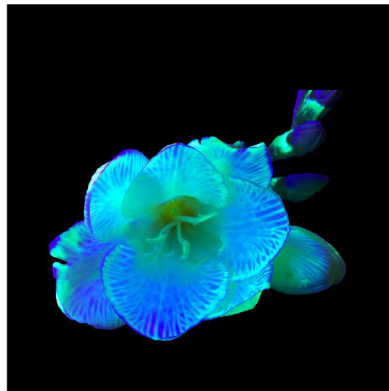

# HERBARIUM

---

Surprising day/night effects !

Alstroemeria

Anastasia

Bonny

Calla

Delphinium

Eucharis

Lily

Nautans

Eyelet

Buttercup

Rose

Tulip

Zembla