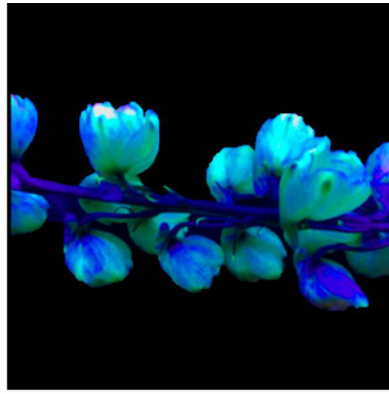

# HERBARIUM

---

Surprising day/night effects !

Alstroemeria

Anastasia

Bonny

Calla

Delphinium

Eucharis

Lily

Nautans

Eyelet

Buttercup

Rose

Tulip

Zembla