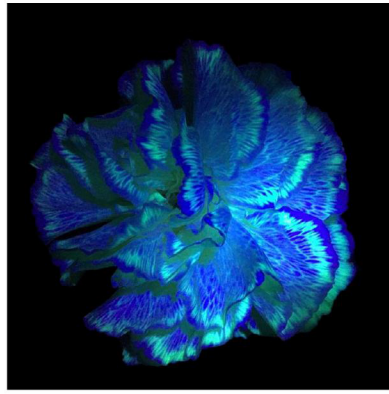

# HERBARIUM

---

Surprising day/night effects !

Alstroemeria

Anastasia

Bonny

Calla

Delphinium

Eucharis

Lily

Nautans

Eyelet

Buttercup

Rose

Tulip

Zembla

Aralia

Calathea

Coral

Fern

Licuala cordata

Pathos marble Queen

T-grass